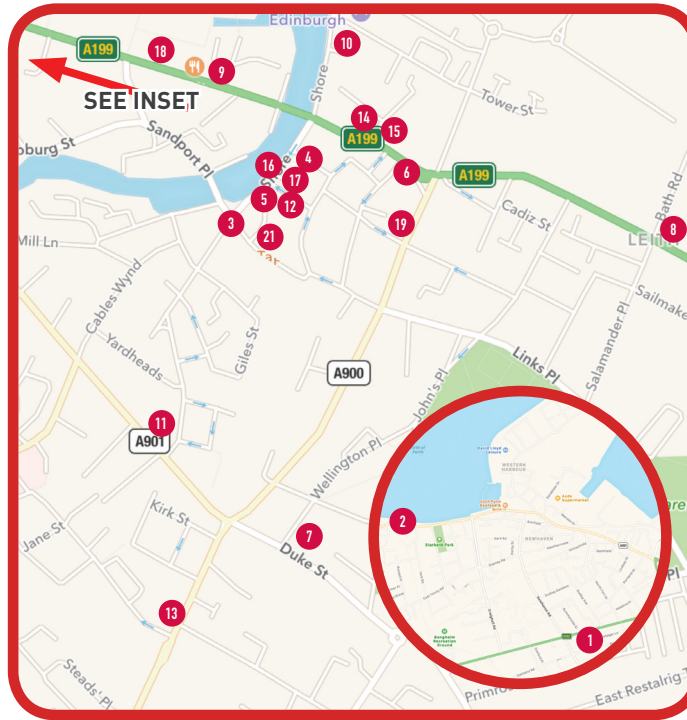

FRIDAY 7th JUNE

- 3:00pm KATRINA SMITH TRIO
SESH - Venue 14
- 4:00pm ROSIE NIMMO & GRAHAM SMITH
MIMI'S BAKEHOUSE - Venue 16
- 5:00pm MALT & RYE
PAPILLON - Venue 18
- TO BE CONFIRMED
TAPA - Venue 21
- 6:00pm COLIN STEELE/KEVIN MACKENZIE TRIO
THE LIONESS OF LEITH - Venue 7
- JOHN BURGESS TRIO
TOAST - Venue 5
- JOHN RUSSELL & LACHLAN MACCOLL
SOFI'S BAR - Venue 3
- 7:00pm ROSIE NIMMO & GRAHAM SMITH
LORD NELSON - Venue 1
- AKI REMALLY
MALT & HOPS - Venue 4
- THE JOHNSON BROTHERS
WILKIES - Venue 11
- DANNY SCRIMSHAW
FAT BADGER - Venue 6
- 8:00pm BLIND LEMON GATORS
CARRIERS QUARTERS - Venue 15
- 8:30pm FRASER URQUART TRIO
SHORE BAR - Venue 10
- 8:30pm JOHN ALEXANDER (SOLO BLUES/AMERICANA)
OLD CHAIN PIER - Venue 2
- 9:00pm JED POTTS TRIO
THE FLY HALF - Venue 19
- FRANKLIN ACADEMICALS
BAR BRIG - Venue 13
- ALI ROBERTSON
FAT BADGER - Venue 6
- 9:30pm SANDY TWEEDALE
THE GRANARY - Venue 20
- 10:00pm NICOLE & THE BACKUP CREW
PAPILLON - Venue 18

WWW.TAPAEDINBURGH.CO.UK

drinkaware.co.uk (Know the facts)

QUALITY CRAFT ALE & CIDER

TEL: 01259 722697

MOB: 07756912587

WWW.LEITHJAZZ.COM

VENUE MAP

- | | |
|----------------------------------|--------------------------------|
| 1 LORD NELSON - EH6 4DG | 12 KEZBAN - EH6 6JA |
| 2 OLD CHAIN PIER - EH5 3ED | 13 BAR BRIG - EH6 5HB |
| 3 SOFI'S BAR - EH6 6ED | 14 SESH - EH6 6PR |
| 4 MALT & HOPS - EH6 6QU | 15 CARRIERS QUARTERS - EH6 6PR |
| 5 TOAST - EH6 6RA | 16 MIMI'S BAKEHOUSE - EH6 6RA |
| 6 FAT BADGER - EH6 6PW | 17 FINN & BEAR - EH6 6RB |
| 7 THE LIONESS OF LEITH - EH6 8HH | 18 PAPILLON - EH6 6QA |
| 8 THE POND - EH6 7JT | 19 FLY HALF - EH6 6RS |
| 9 CAFE TARTINE - EH6 6LX | 20 THE GRANARY - EH6 6QN |
| 10 THE SHORE BAR - EH6 6QW | 21 TAPA - EH6 6QN |
| 11 WILKIES - EH6 6BT | |